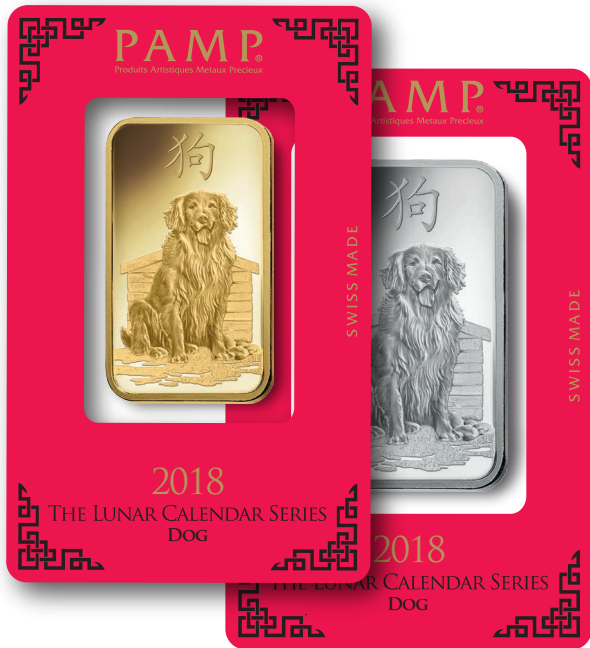

Celebrate
THE NEW YEAR

IN A NEW LIGHT
THE LUNAR CALENDAR SERIES

2018

GOLD SERIES
SPECIFICATIONS

Weight:	5g	1oz	100g	8g (8x1g)
Alloy:	Au 999.9	Au 999.9	Au 999.9	Au 999.9
Dimensions:	14x23.3mm	24x41mm	27x47mm	6x9.5mm

GOLD
MULTIGRAM+8

SILVER SERIES
SPECIFICATIONS

Weight:	10g	1oz	100g
Alloy:	Ag 999	Ag 999	Ag 999
Dimensions:	18x31mm	27x47mm	35x60mm