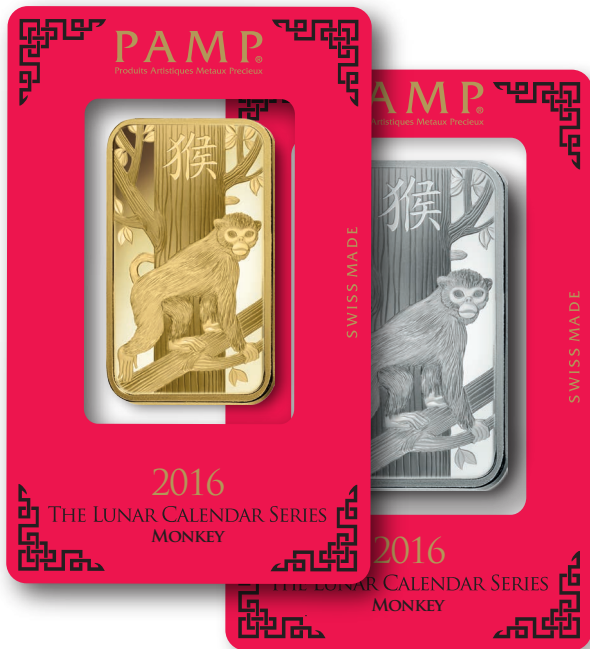

*Celebrate*  
THE NEW YEAR

IN A NEW LIGHT  
THE LUNAR CALENDAR SERIES

2016

### GOLD SERIES SPECIFICATIONS

Weight:	5g	1oz	100g
Alloy:	Au 999.9	Au 999.9	Au 999.9
Dimensions:	14x23.3mm	24x41mm	27x47mm

### SILVER SERIES SPECIFICATIONS

Weight:	10g	1oz	100g
Alloy:	Ag 999	Ag 999	Ag 999
Dimensions:	18x31mm	27x47mm	35x60mm