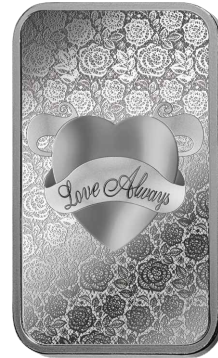

# Love Always

Regardless of culture or language, the words 'Love Always' translate as the time-honored signature to heartfelt messages between friends, family, and our most special 'true loves'.

**PAMP.**  
Produits Artistiques Metaux Precieux

# Love Always

1:1 scale

**PAMP SA**  
6874 Castel San Pietro | Switzerland

T +41 91 695 04 50 | F +41 91 695 04 51  
info@pamp.com | www.pamp.com

An MKS PAMP GROUP Company

GOLD SERIES	SILVER SERIES
Weight:   5g	1oz
Dimensions:   13.1x22.1mm	27x47mm